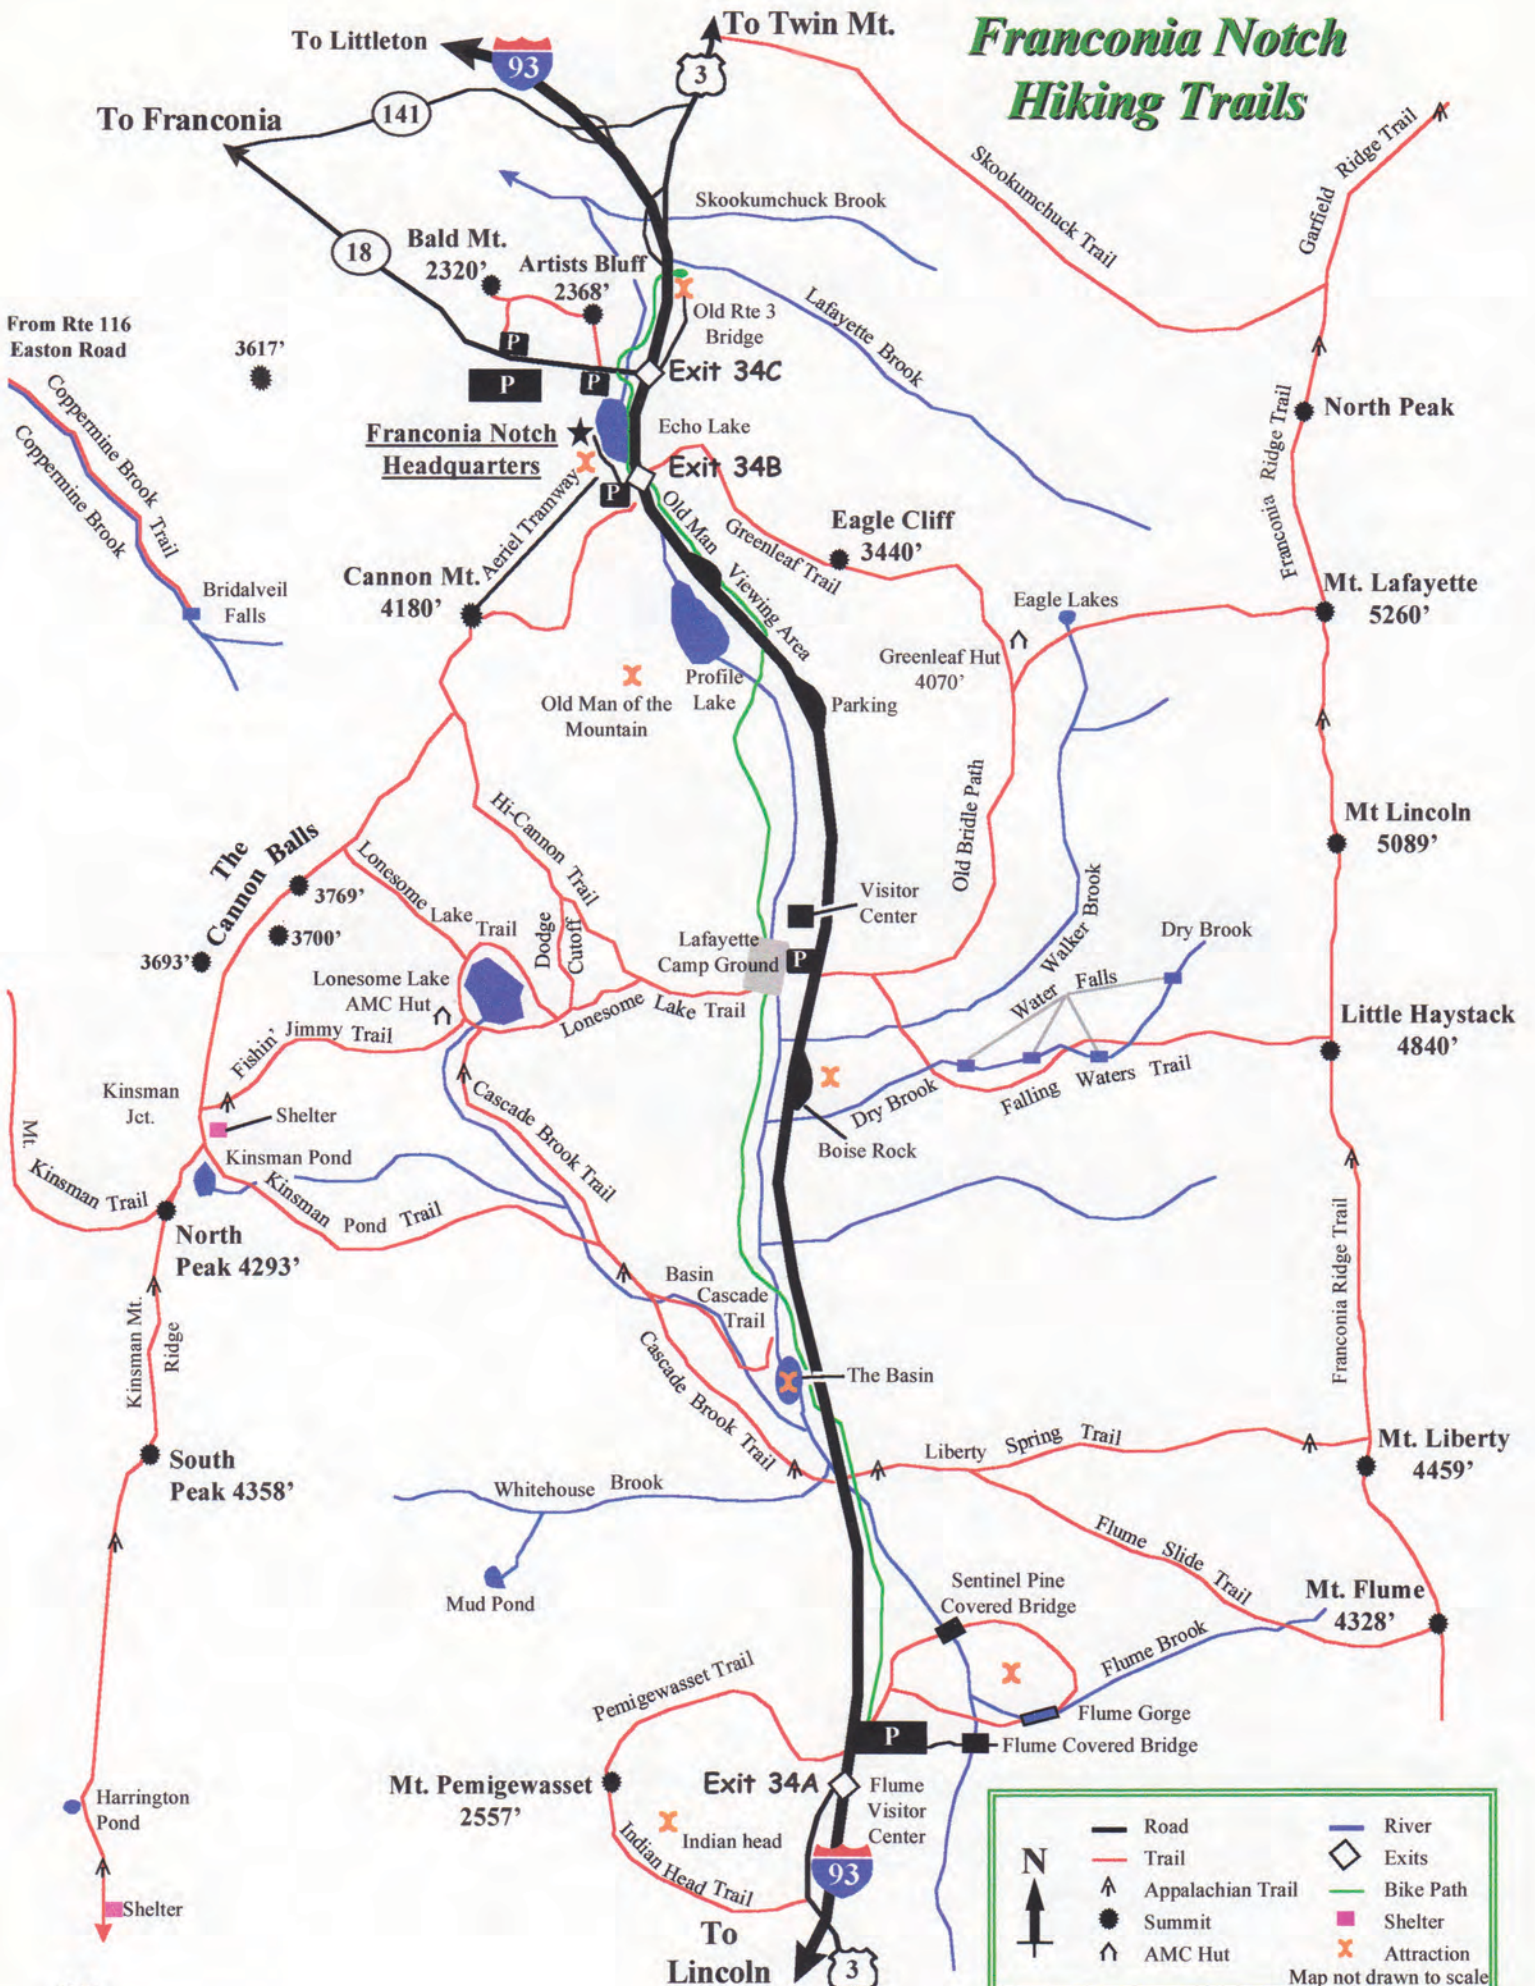

Franconia Notch Hiking Trails

	Road		River
	Trail		Exits
	Appalachian Trail		Bike Path
	Summit		Shelter
	AMC Hut		Attraction

Map not drawn to scale